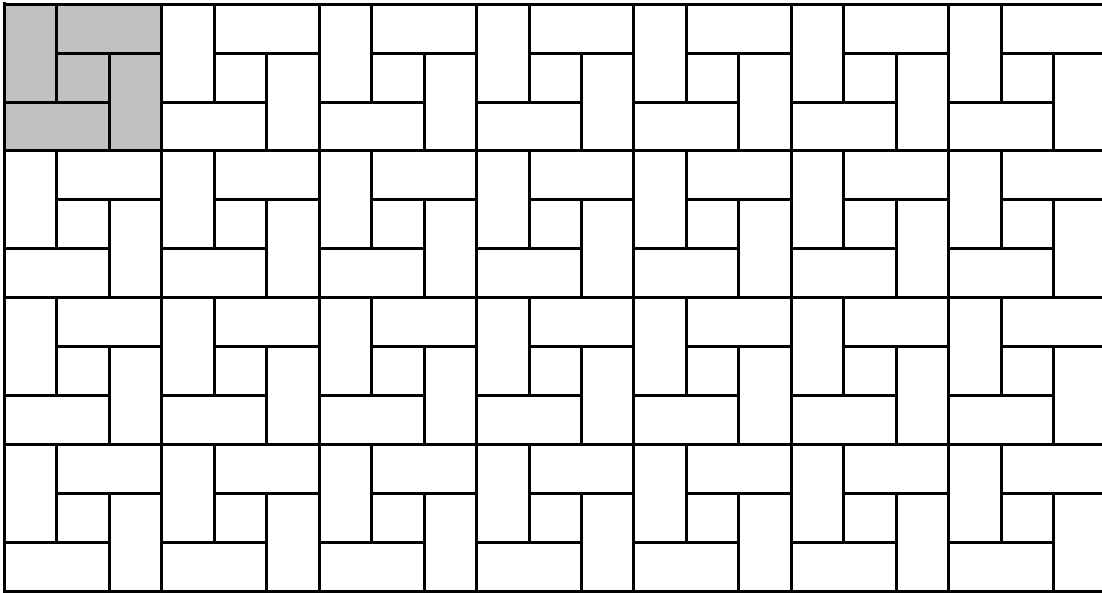

THE CRONIN COMPANY

Kairos Pinwheel

Rectangle & Square - 8x16 - 87.5%, 8x8 - 12.5%

16x16 80%, 8x8 20%

Percentages are based on a full layout with no cuts. Actual percentages will vary, depending on the area to be tiled and the layout of the tiles. It is recommended to lay out tiles before installation to determine a layout that avoids small cuts, especially in doorways as well as minimizing waste.