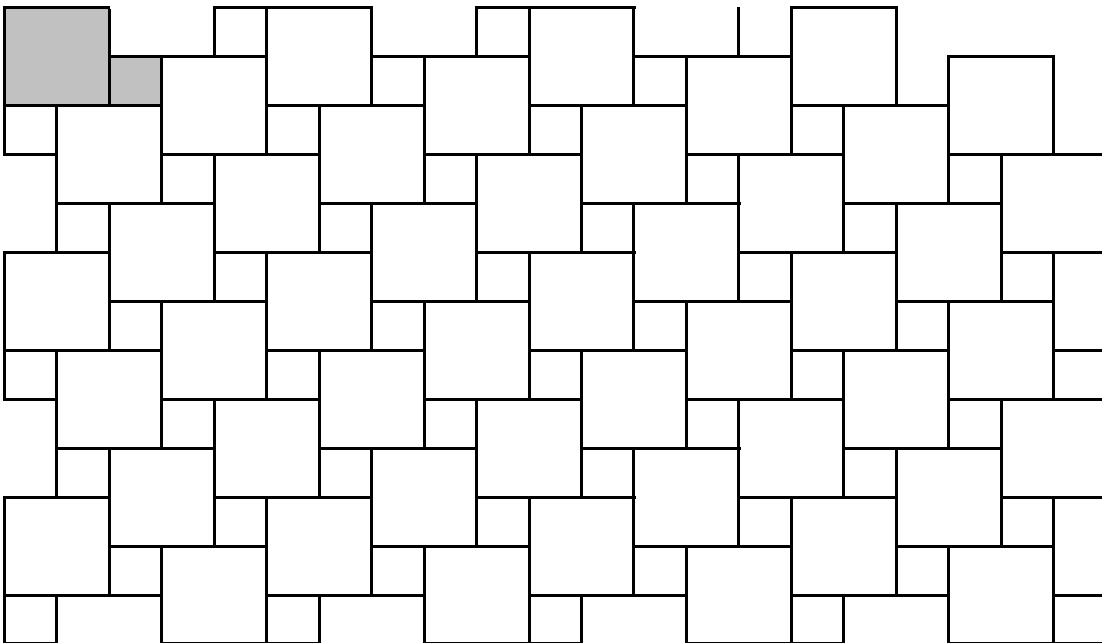

THE CRONIN COMPANY

Kairos Pinwheel

Rectangle & Square - 8x16 - 87.5%, 8x8 - 12.5%

16x16 80%, 8x8 20%

Percentages are based on a full layout with no cuts. Actual percentages will vary, depending on the area to be tiled and the layout of the tiles. It is recommended to lay out tiles before installation to determine a layout that avoids small cuts, especially in doorways as well as minimizing waste.