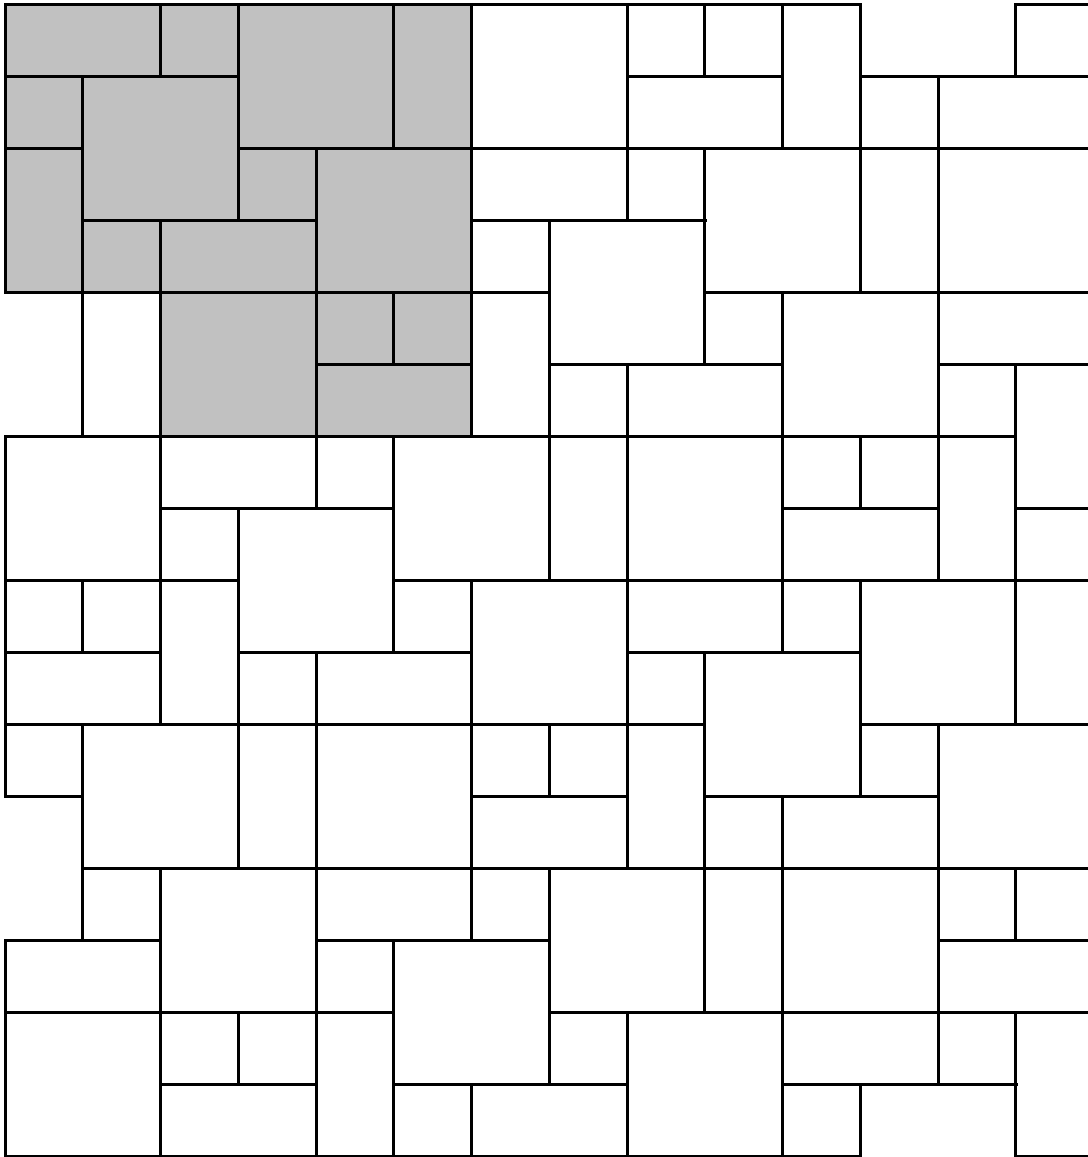

The Cronin Company
Kairos Random Pattern

16x16 - 50%

8x16 - 31.25%

8x8 - 18.75%

Percentages are based on a full layout with no cuts. Actual percentages will vary, depending on the area to be tiled and the layout of the tiles. It is recommended to lay out tiles before installation to determine a layout that avoids small cuts, especially in doorways as well as minimizing waste.