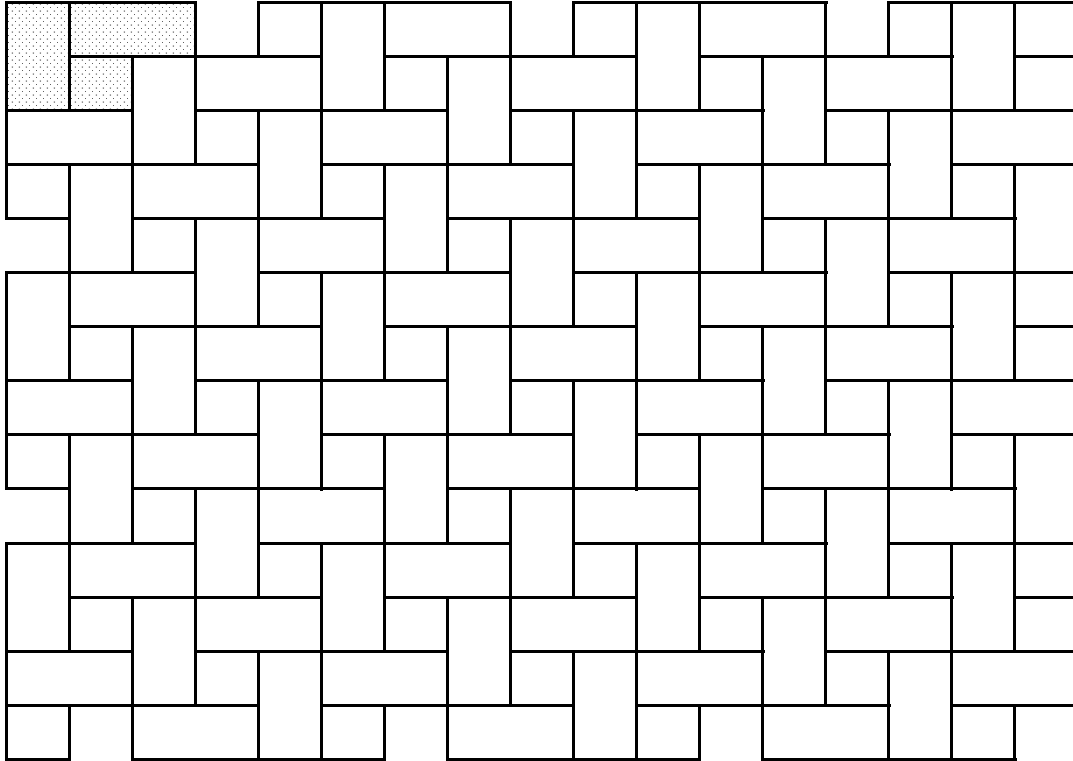

THE CRONIN COMPANY

Kairos Staggered Pinwheel

8x16 - 80%, 8x8 - 20%

Percentages are based on a full layout with no cuts. Actual percentages will vary, depending on the area to be tiled and the layout of the tiles. It is recommended to lay out tiles before installation to determine a layout that avoids small cuts, especially in doorways as well as minimizing waste.